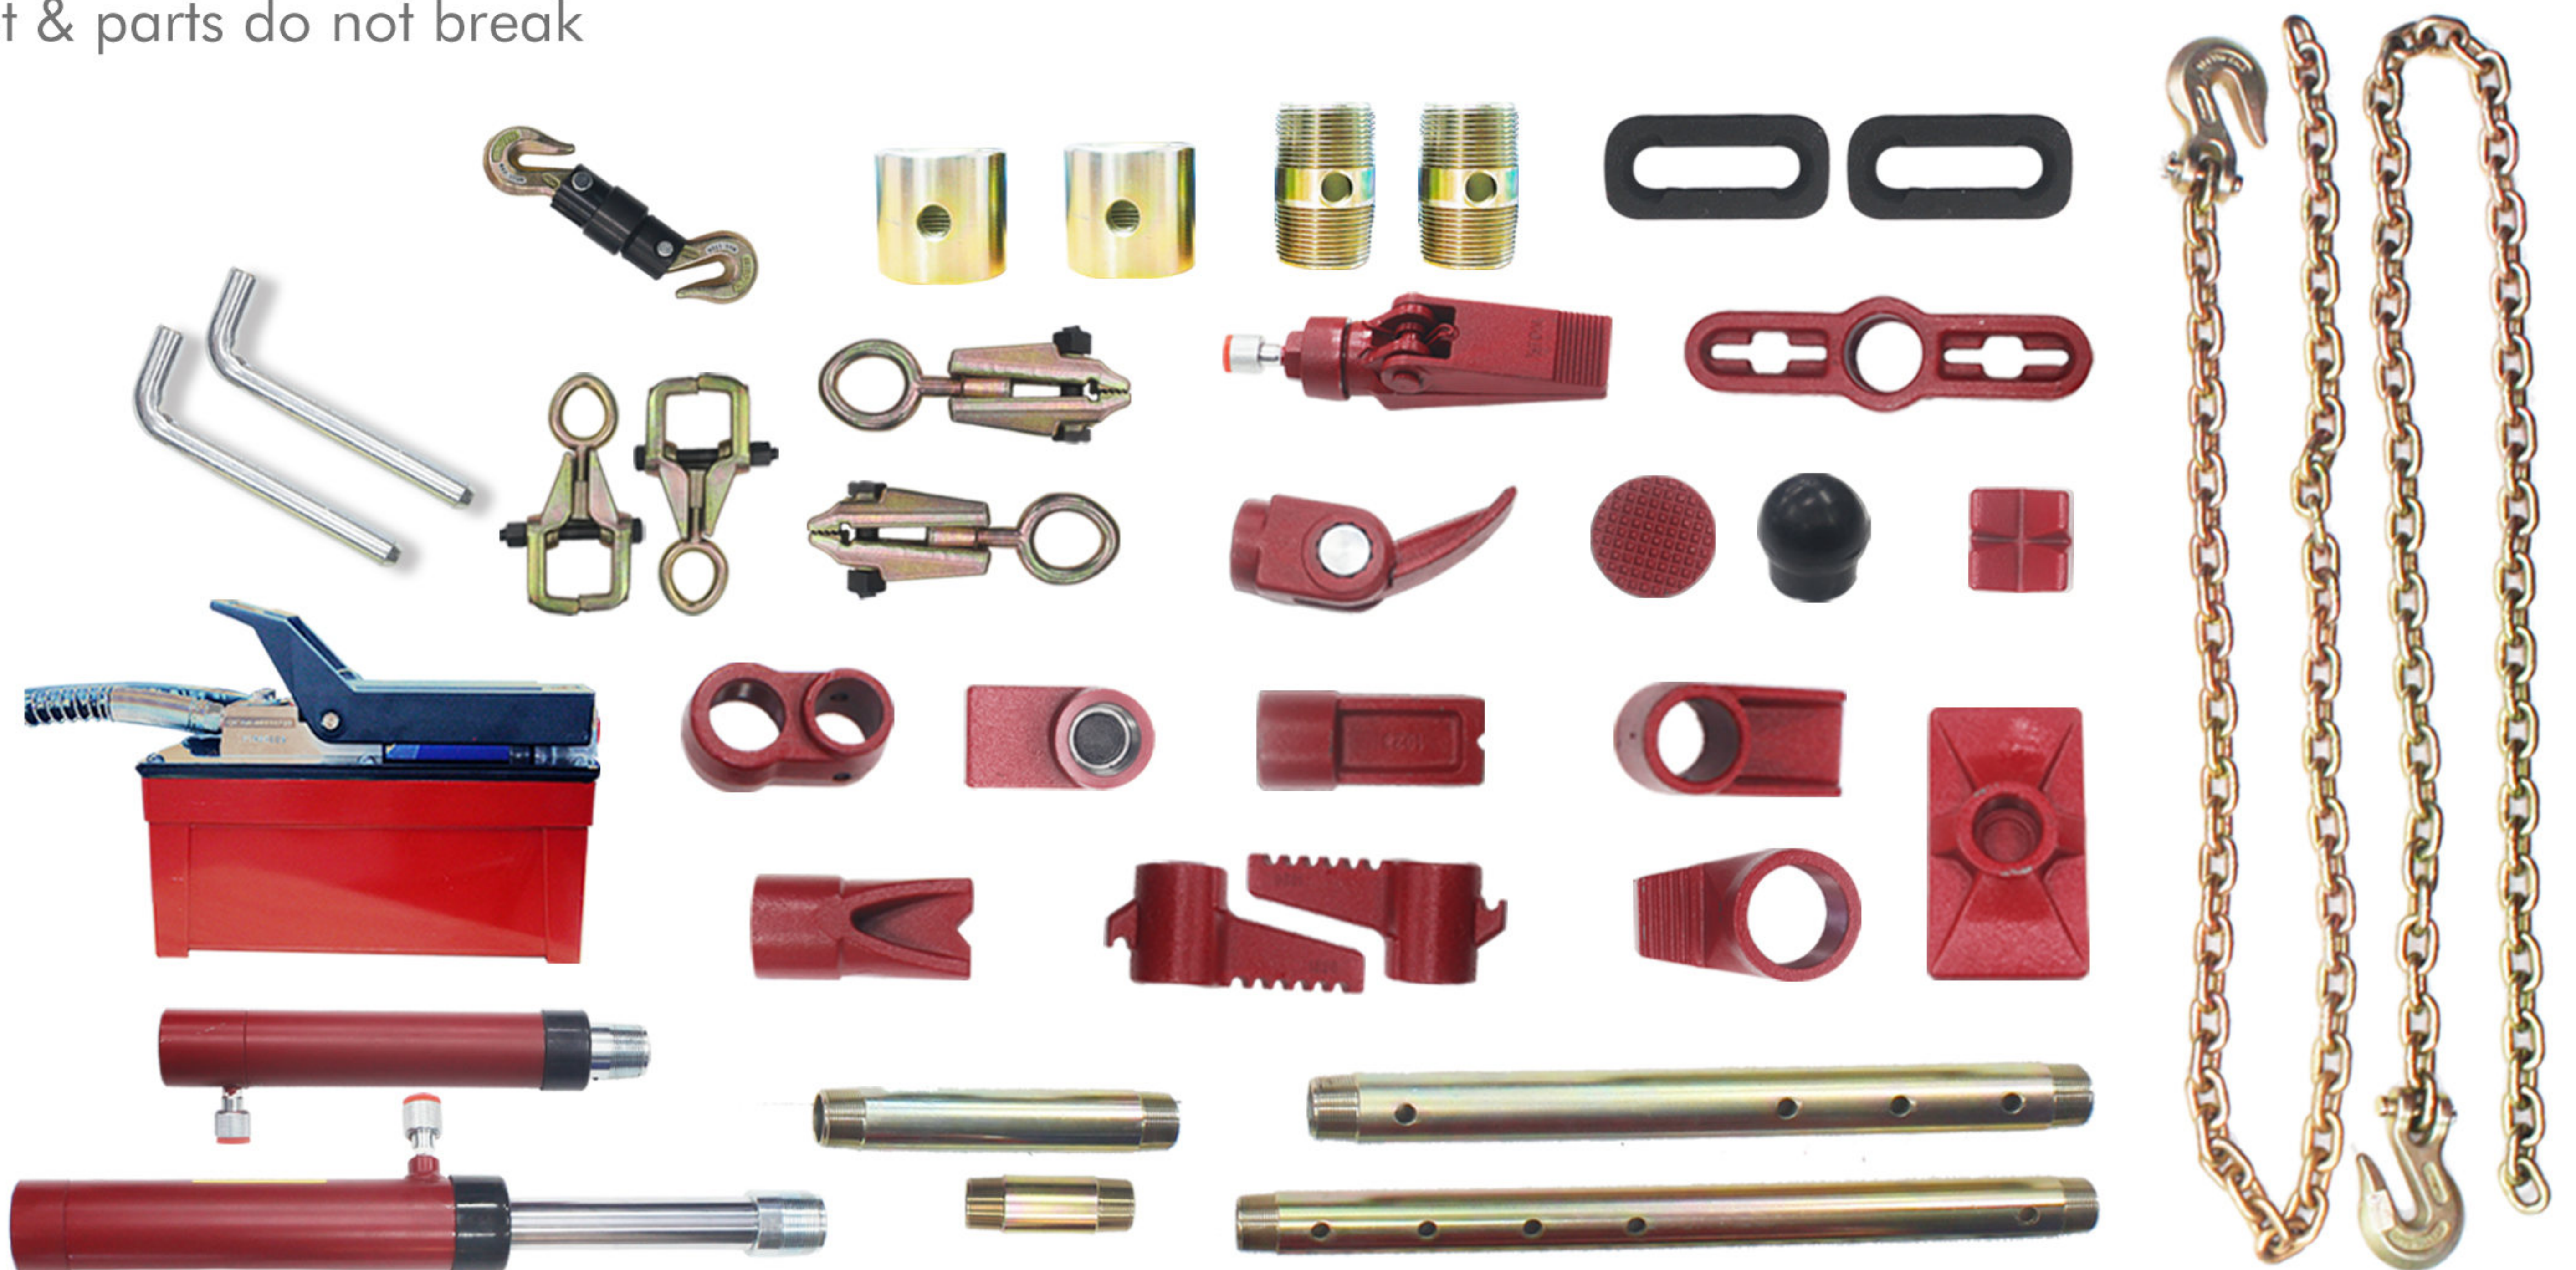

## HYDRAULIC BODY REPAIR KIT PUSH AND PULL

Pulling and Pushing system for fast repairing, hydraulic operated - upto 10 Ton Capacity

### FEATURES

- Pulling power - 10 Ton
- Pushing power - 10 Ton
- Hydro - Pneumatic foot operated pump
- Made of rugged steel & welded Construction
- All components are forged for the best in strength & rigidity, ensuring safety standards are met & parts do not break